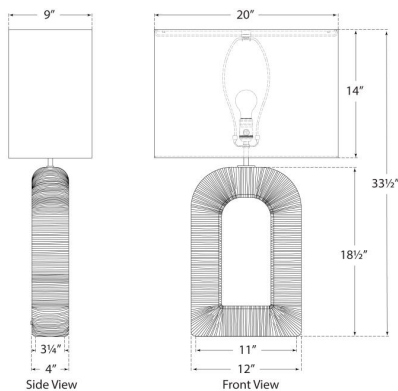

HEIGHT: 33.5"

WIDTH: 20"

BASE: 3.25" X 11" RECTANGLE

SHADE DETAILS: 9/20" X 9/20" X 14"
OVAL

SOCKET

E26 KEYLESS W/ LINE SWITCH

WATTAGE

15 L.E.D. A

kelly wearstler

UTOPIA LARGE COMBED TABLE LAMP

KW3072-AIL

MATERIALS SHOWN

AGED IRON WITH LINEN SHADE

AVAILABLE IN

AGED IRON
GILD

DIMENSIONS