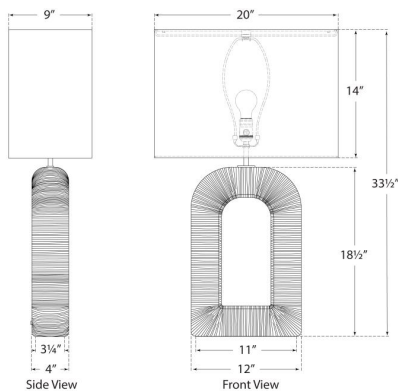

kelly wearstler

UTOPIA LARGE COMBED TABLE LAMP

KW3072-GL

MATERIALS SHOWN

GILD WITH LINEN SHADE

AVAILABLE IN

AGED IRON
GILD

DIMENSIONS

HEIGHT: 33.5"

WIDTH: 20"

BASE: 3.25" X 11" RECTANGLE

SHADE DETAILS: 9/20" X 9/20" X 14"
OVAL

SOCKET

E26 KEYLESS W/ LINE SWITCH

WATTAGE

15 L.E.D. A

kelly wearstler

UTOPIA LARGE COMBED TABLE LAMP

KW3072-AIL

MATERIALS SHOWN

AGED IRON WITH LINEN SHADE

AVAILABLE IN

AGED IRON
GILD

DIMENSIONS